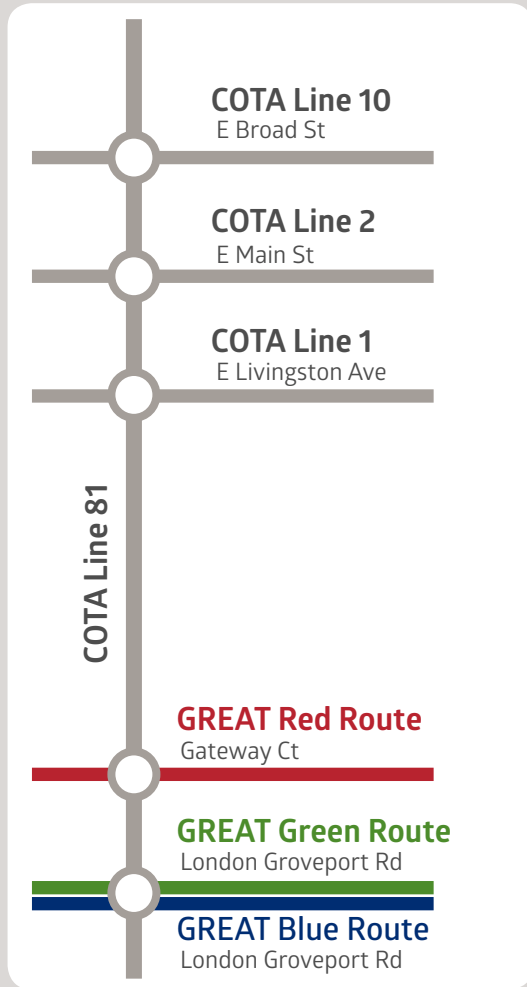

MONDAY - FRIDAY

#81 Scheduled Arrival @ Marathon	1 GREAT Blue Departure	2 DHL / Toys-R-Us	3 3115 Rohr Rd.	4 Honeywell / Faro Logistics	5 FedEx Smart Post	6 Northpoint	7 Commerce Ct. #1	8 Commerce Ct. #2	9 GREAT Blue Arrival	#81 Departure
5:22	5:24	5:27	5:30	5:33	5:35	5:38	5:40	5:41	5:46	6:09
5:52	5:54	5:57	6:00	6:03	6:05	6:08	6:10	6:11	6:16	6:39
6:23	6:25	6:28	6:31	6:34	6:36	6:39	6:41	6:42	6:47	7:07
6:52	6:54	6:57	7:00	7:03	7:05	7:08	7:10	7:11	7:16	7:38
7:24	7:26	7:29	7:32	7:35	7:37	7:40	7:42	7:43	7:48	8:08
1:24	1:26	1:29	1:32	1:35	1:37	1:40	1:42	1:43	1:48	2:09
1:54	1:56	1:59	2:02	2:05	2:07	2:10	2:12	2:13	2:18	2:38
2:24	2:26	2:29	2:32	2:35	2:37	2:40	2:42	2:43	2:48	3:08
2:53	2:55	2:58	3:01	3:04	3:06	3:09	3:11	3:12	3:17	3:38
3:24	3:26	3:29	3:32	3:35	3:37	3:40	3:42	3:43	3:48	4:07
3:55	3:57	4:00	4:03	4:06	4:08	4:11	4:13	4:14	4:19	4:36
4:25	4:27	4:30	4:33	4:36	4:38	4:41	4:43	4:44	4:49	5:06
4:54	4:56	4:59	5:02	5:05	5:07	5:10	5:12	5:13	5:18	5:36
8:22	GREAT Shuttles will meet all COTA buses arriving at Marathon for transport to all GREAT Stops. For GREAT Return Ride Service from anyCOTA Stop to Marathon COTA Stop, call 888-203-4966 or 614-347-0326 between 8:15PM and 10:45PM when you are ready for pick up.									8:43
8:52										9:13
9:22										9:43
9:50										10:08
---										---
10:52										11:09

PM times are in BOLD

COTA Line 81 is your ride to and from Rickenbacker.

Connect to more places when you transfer between COTA line 81 to COTA lines 1, 2, 10, and more.

To find out more about the following services, visit cota.com or contact COTA at (614) 228-1776